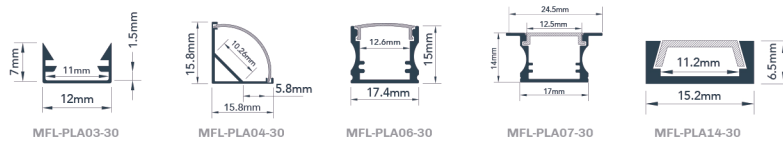

LED Linear Lighting 2216/300

10 mm | DC 12V | Custom 24V

marfilighting

SMD 2216/300

10 mm | DC 12V | Custom 24V

MODEL	LED / M	CUTTING SECTION	PRESENTATION
LS2216300 SERIES	300 LED'S	25 mm	Roll of 10,000 mm

CODE	COLOR	ANGLE	Lm/m	CRI	Lm/W	W/m
LS2216303012V1010	3,000K	120°	2,190	90+	108	20.1
LS2216304012V1010	4,000K	120°	2,230	90+	110	20.1
LS2216306512V1010	6,500K	120°	2,340	90+	116	20.1

*Suggested aluminum Profiles

Note: Aluminum Profile 3.0 mts. in Silver and Matte Black color includes set of side covers and set of mounting clips.

info@marfilighting.com
www.marfilighting.com