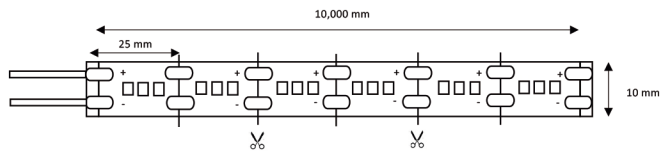

LED Linear Lighting 2216/300

10 mm | DC 12V | Custom 24V

marfilighting

SMD 2216/300

10 mm | DC 12V | Custom 24V

MODEL	LED / M	CUTTING SECTION	PRESENTATION
LS2216300 SERIES	300 LED'S	25 mm	Roll of 10,000 mm

CODE	COLOR	ANGLE	Lm/m	CRI	Lm/W	W/m
LS2216303012V1010	3,000K	120°	2,190	90+	108	20.1
LS2216304012V1010	4,000K	120°	2,230	90+	110	20.1
LS2216306512V1010	6,500K	120°	2,340	90+	116	20.1

*Suggested aluminum Profiles