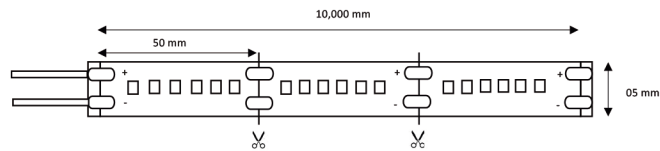

## SMD 2835/120

05 mm | DC 24V | Custom 12V

MODEL	LED / M	CUTTING SECTION	PRESENTATION
LS2835120 05mm SERIES	120 LED'S	50 mm	Rollo de 10,000 mm

CODE	COLOR	ANGLE	Lm/m	CRI	Lm/W	W/m
LS2835122324V0510	3,000K	120°	1,200	95+	100	12.0
LS2835123024V0510	4,000K	120°	1,150	95+	95	12.0
LS2835124024V0510	6,500K	120°	1,210	95+	100	12.0