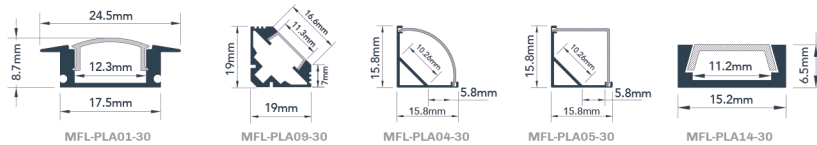

LED Linear Lighting 2835 RGB

04 mm | DC 24V | Custom 12V

marfilighting

SMD 2835 RGB

04 mm | DC 24V | Custom 12V

MODEL	LED / M	CUTTING SECTION	PRESENTATION
LS2835 RGB 04mm SERIES	120 LED'S	25 mm	Roll of 10,000 mm

CODE	COLOR	ANGLE	W/m
LS283512RGB24V0410	RGB	120°	12.2

*Suggested aluminum Profiles

Note: Aluminum Profile 3.0 mts. in Silver and Matte Black color includes set of side covers and set of mounting clips.

info@marfilighting.com
www.marfilighting.com