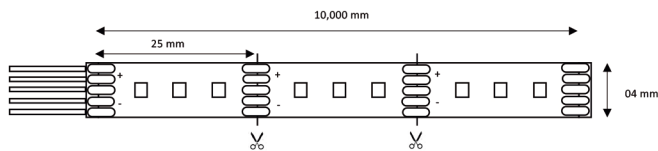

LED Linear Lighting 2835 RGB

04 mm | DC 24V | Custom 12V

marfilighting

SMD 2835 RGB

04 mm | DC 24V | Custom 12V

MODEL	LED / M	CUTTING SECTION	PRESENTATION
LS2835 RGB 04mm SERIES	120 LED'S	25 mm	Roll of 10,000 mm

CODE	COLOR	ANGLE	W/m
LS283512RGB24V0410	RGB	120°	12.2

*Suggested aluminum Profiles

Note: Aluminum Profile 3.0 mts. in Silver and Matte Black color includes set of side covers and set of mounting clips.

info@marfilighting.com
www.marfilighting.com