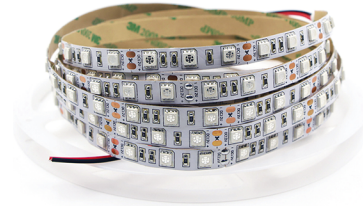

## LED Linear Lighting 3535 UV

08 mm | DC 24V | Custom 12V

## SMD 3535 UV

08 mm | DC 24V | Custom 12V

MODEL	LED / M	CUTTING SECTION	PRESENTATION
LS353560 SERIES	60 LED'S	100 mm	Roll of 10,000 mm

CODE	COLOR	ANGLE	Nm	W/m
LS353560UVA24V0810	UVA	120°	350	10.0

\*Suggested aluminum Profiles

Note: Aluminum Profile 2.5 mts. in Silver and Matte Black color includes set of side covers and set of mounting clips.

info@marfilighting.com  
www.marfilighting.com