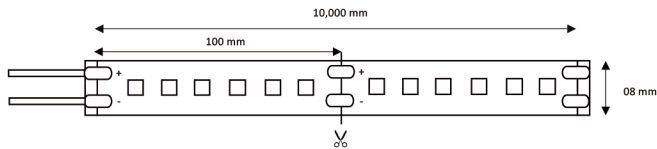

## LED Linear Lighting 3535 UV

08 mm | DC 24V | Custom 12V

## SMD 3535 UV

08 mm | DC 24V | Custom 12V

MODEL	LED / M	CUTTING SECTION	PRESENTATION
LS353560 SERIES	60 LED'S	100 mm	Roll of 10,000 mm

CODE	COLOR	ANGLE	Nm	W/m
LS353560UVA24V0810	UVA	120°	350	10.0

\*Suggested aluminum Profiles