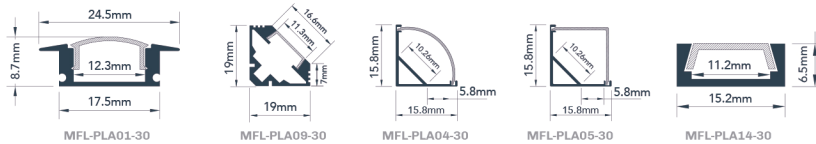

## LED Linear Lighting 3535 UV

08 mm | DC 24V | Custom 12V

## SMD 3535 UV

08 mm | DC 24V | Custom 12V

MODEL	LED / M	CUTTING SECTION	PRESENTATION
LS353560 SERIES	60 LED'S	100 mm	Roll of 10,000 mm

CODE	COLOR	ANGLE	Nm	W/m
LS353560UVA24V0810	UVA	120°	350	10.0

\*Suggested aluminum Profiles

Note: Aluminum Profile 2.5 mts. in Silver and Matte Black color includes set of side covers and set of mounting clips.

info@marfilighting.com  
www.marfilighting.com