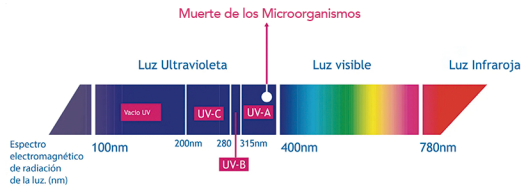

*Suggested aluminum Profiles