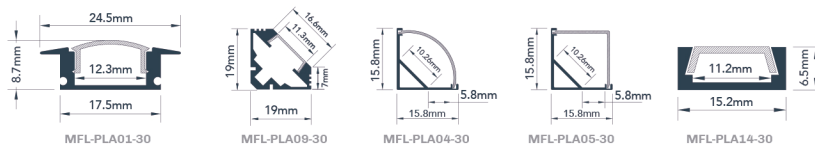

## SMD 5630/60

10 mm | DC 12V | Custom 24V

MODEL	LED / M	CUTTING SECTION	PRESENTATION
LS563060 SERIES	60 LED'S	50 mm	Roll of 10,000 mm

CODE	COLOR	ANGLE	Lm/m	CRI	Lm/W	W/m
LS5630606512V1010	6,500K	120°	1,650	90+	91	18.0
LS5630609012V1010	9,000K	120°	1,700	90+	94	18.0

\*Suggested aluminum Profiles

Note: Aluminum Profile 3.0 mts. in Silver and Matte Black color includes set of side covers and set of mounting clips.