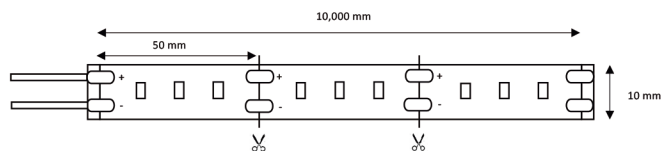

## SMD 5630/60

10 mm | DC 12V | Custom 24V

MODEL	LED / M	CUTTING SECTION	PRESENTATION
LS563060 SERIES	60 LED'S	50 mm	Roll of 10,000 mm

CODE	COLOR	ANGLE	Lm/m	CRI	Lm/W	W/m
LS5630606512V1010	6,500K	120°	1,650	90+	91	18.0
LS5630609012V1010	9,000K	120°	1,700	90+	94	18.0