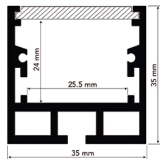

Circular Lights MFL-CRL9001B

Pendant | Ø900 mm

marfilighting

Circular Lights MFL-CRL9001B

Pendant | Ø900mm | DC 12V | 24V

Mount Styles

Code	Color	Body Color	Voltage	Angle	CRI	Size	Watts
MFL - CRL9001B	2300K - 6500K	White Black Silver	CD 12V CD 24V	120°	90+	Ra900mm Ø1.8m W35mm H35mm	80W