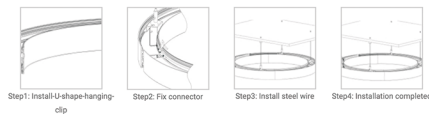

Installation Options

info@marfilighting.com
www.marfilighting.com