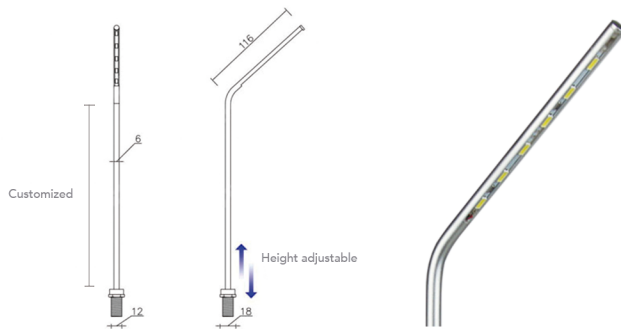

Jewelry Lighting MFL-JEW25POL

LED Standing Spotlight | 6*0.5W

marfilighting

Jewelry Lighting MFL-JEW25POL

LED Standing Spotlight | 6*0.5W

Code	Color	Body color	Rod Height (maximum)	Driver	Power
MFL - JEW25POL	3000K 4500K 6000K	Black Silver	300 mm (customized)	DC 12V	6*0.5W

It can rotate for 360 degree.

Color temperature can be customized as your requirements.

Waterproof driver makes operation safe.

Rod height can be conveniently adjusted.