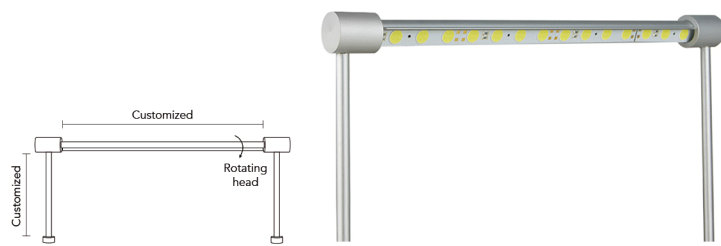

## Jewelry Lighting MFL-JEW8402FRM

Rotating LED Bar | DC 12V | 24V

## Jewelry Lighting MFL-JEW8402FRM

Rotating LED Bar | DC 12V | 24V

Code	Color	Body color	LED	Length	Height	Power Supply
MFL - JEW8402FRM	3000K 4500K 6000K	Black Silver	COB 5050	Customized	Customized	DC 12V DC 24V

You can rotate the LED bar to adjust the lighting area

LED chips are adhered on specially designed aluminum profile

Power supply of DC 12V for 5050 chip or DC 24V used for COB chip

It is with shading rim to stop lights offending to your eyes