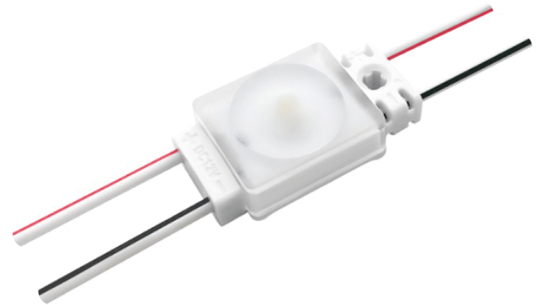

LED Module 01 - Mini

0.5W | DC 12V / 24V

marfilighting

LED Module 01 - Mini

0.5W | DC 12V / 24V

NOTE: Aluminum frame is sold separately, and can be custom designed as required.

CODE	COLOR	ANGLE	Lm	CRI	W
MFL-MDO016012V-Mini	6,000K	170°	50	80+	0.5
MFL-MDO017012V-Mini	7,000K	170°	50	80+	0.5