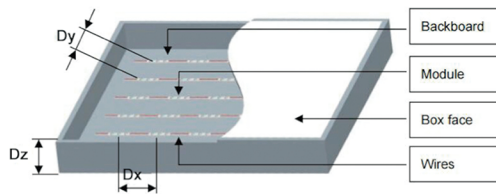

LED Module 01 - Mini

0.5W | DC 12V / 24V

marfilighting

LED Module 01 - Mini

0.5W | DC 12V / 24V

NOTE: Aluminum frame is sold separately, and can be custom designed as required.

CODE	COLOR	ANGLE	Lm	CRI	W
MFL-MDO016012V-Mini	6,000K	170°	50	80+	0.5
MFL-MDO017012V-Mini	7,000K	170°	50	80+	0.5