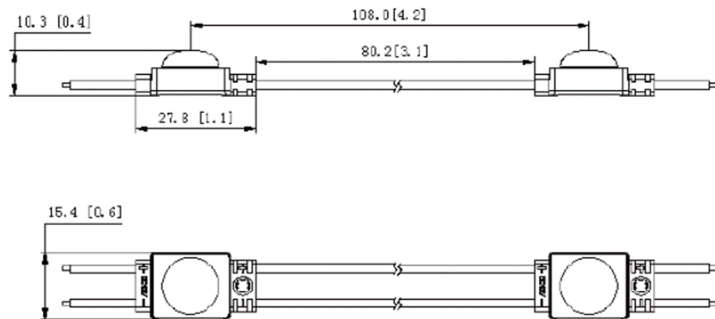

LED Module 01 - Mini

0.5W | DC 12V / 24V

marfilighting

LED Module 01 - Mini

0.5W | DC 12V / 24V

NOTE: Aluminum frame is sold separately, and can be custom designed as required.

CODE	COLOR	ANGLE	Lm	CRI	W
MFL-MDO016012V-Mini	6,000K	170°	50	80+	0.5
MFL-MDO017012V-Mini	7,000K	170°	50	80+	0.5