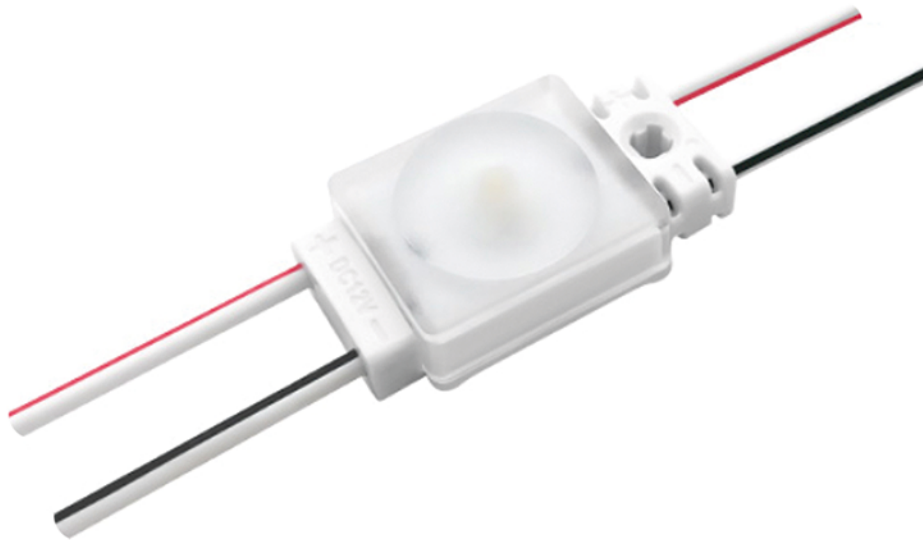

LED Module 01 - Mini

0.5W | DC 12V / 24V

marfilighting

LED Module 01 - Mini

0.5W | DC 12V / 24V

NOTE: Aluminum frame is sold separately, and can be custom designed as required.

CODE	COLOR	ANGLE	Lm	CRI	W
MFL-MDO016012V-Mini	6,000K	170°	50	80+	0.5
MFL-MDO017012V-Mini	7,000K	170°	50	80+	0.5