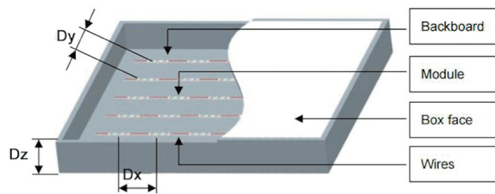

LED Module 02 - Mini

1.0W | DC 12V / 24V

marfilighting

LED Module 02 - Mini

1.0W | DC 12V / 24V

NOTE: Aluminum frame is sold separately, and can be custom designed as required.

CODE	COLOR	ANGLE	Lm	CRI	W
MFL-MDO026012V-Mini	6,000K	170°	100	80+	1.0
MFL-MDO027012V-Mini	7,000K	170°	100	80+	1.0