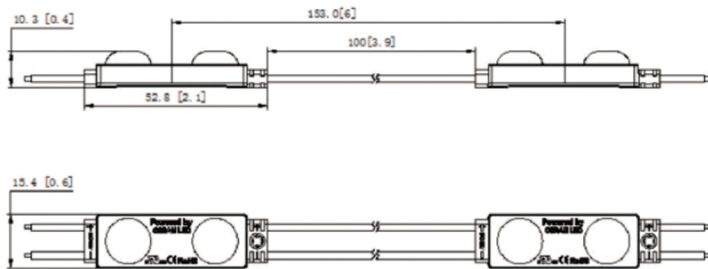

LED Module 02 - Mini

1.0W | DC 12V / 24V

marfilighting

LED Module 02 - Mini

1.0W | DC 12V / 24V

NOTE: Aluminum frame is sold separately, and can be custom designed as required.

CODE	COLOR	ANGLE	Lm	CRI	W
MFL-MDO026012V-Mini	6,000K	170°	100	80+	1.0
MFL-MDO027012V-Mini	7,000K	170°	100	80+	1.0