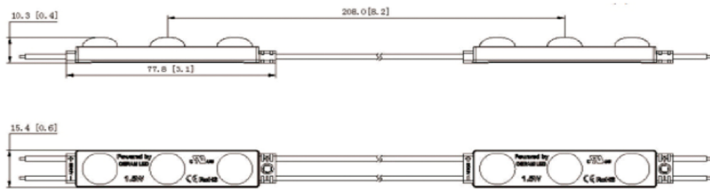

LED Module 03 - Mini

1.5W | DC 12V / 24V

marfilighting

LED Module 03 - Mini

1.5W | DC 12V / 24V

NOTE: Aluminum frame is sold separately, and can be custom designed as required.

CODE	COLOR	ANGLE	Lm	CRI	W
MFL-MDO036012V-Mini	6,000K	170°	150	80+	1.5
MFL-MDO037012V-Mini	7,000K	170°	150	80+	1.5