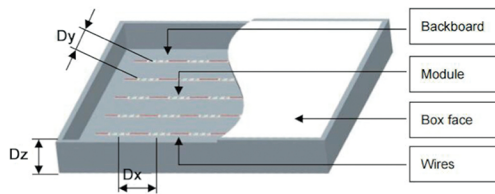

LED Module 03 - Mini

1.5W | DC 12V / 24V

marfilighting

LED Module 03 - Mini

1.5W | DC 12V / 24V

NOTE: Aluminum frame is sold separately, and can be custom designed as required.

CODE	COLOR	ANGLE	Lm	CRI	W
MFL-MDO036012V-Mini	6,000K	170°	150	80+	1.5
MFL-MDO037012V-Mini	7,000K	170°	150	80+	1.5