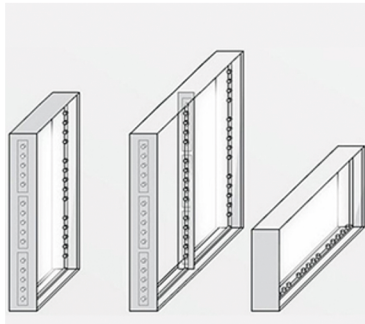

LED Module 03 - Mini

1.5W | DC 12V / 24V

marfilighting

LED Module 03 - Mini

1.5W | DC 12V / 24V

NOTE: Aluminum frame is sold separately, and can be custom designed as required.

CODE	COLOR	ANGLE	Lm	CRI	W
MFL-MDO036012V-Mini	6,000K	170°	150	80+	1.5
MFL-MDO037012V-Mini	7,000K	170°	150	80+	1.5