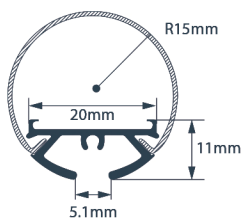

## Aluminum Profile MFL-PLA23-30 Pendant

The profiles are concave, elongated and narrow pieces of aluminum inside which the LED strips are placed, they support, hide and protect them, in addition, they prolong their useful life and their covers generate a soft light making the spaces more attractive.

## Aluminum Profile MFL-PLA23-30 Pendant

Code	Color	Length	Diffuser	Side covers	Mounting clips
MFL - PLA23 - 30	Silver	3.0 m	Opaline	2 pcs	2 pcs

### \*Suggested Led Strip

Profiles can be completely customized in lengths of 1m, 2.5m and 3m.  
Also your Diffuser can be customized according to your requirements.