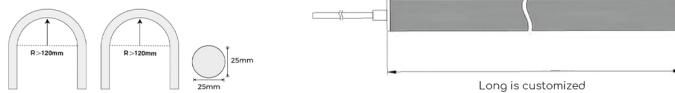

Neon Flex 360° Lighting 25mm | DC 24V

marfilighting

Neon Flex 360° Lighting 25mm | DC 24V

Product bending

Code	Color	Angle	Lm/m	CRI	Lm/W	W/m
MFL-N3602324V25	2,300K	360°	750	95+	52	14.4
MFL-N3602724V25	2,700K	360°	950	95+	66	14.4
MFL-N3603024V25	3,000K	360°	950	95+	66	14.4
MFL-N3604024V25	4,000K	360°	950	95+	66	14.4
MFL-N360CCT24V25	CCT	360°	750	95+	52	14.4