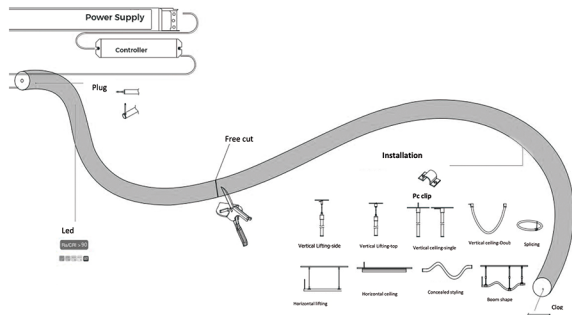

Neon Flex 360° Lighting 25mm | DC 24V

marfilighting

Neon Flex 360° Lighting 25mm | DC 24V

Product bending

Code	Color	Angle	Lm/m	CRI	Lm/W	W/m
MFL-N3602324V25	2,300K	360°	750	95+	52	14.4
MFL-N3602724V25	2,700K	360°	950	95+	66	14.4
MFL-N3603024V25	3,000K	360°	950	95+	66	14.4
MFL-N3604024V25	4,000K	360°	950	95+	66	14.4
MFL-N360CCT24V25	CCT	360°	750	95+	52	14.4