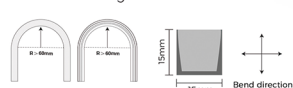

Neon Flex 3D Lighting

15mm | DC 24V

marfilighting

Neon Flex 3D

15mm | DC 24V

Product bending

Code	Color	Angle	Lm/m	CRI	Lm/W	W/m
MFL-N3D1924V15	1,900K	180°	250	90+	34	7.2
MFL-N3D2324V15	2,300K	180°	400	90+	55	7.2
MFL-N3D2724V15	2,700K	180°	400	90+	55	7.2
MFL-N3D3024V15	3,000K	180°	450	90+	62	7.2
MFL-N3D4024V15	4,000K	180°	450	90+	62	7.2