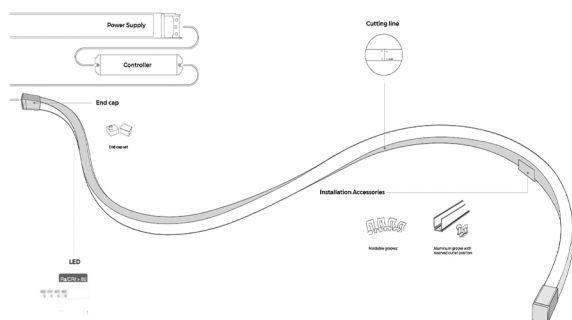

Neon Flex 3D Lighting

15mm | DC 24V

marfilighting

Neon Flex 3D

15mm | DC 24V

Product bending

Code	Color	Angle	Lm/m	CRI	Lm/W	W/m
MFL-N3D1924V15	1,900K	180°	250	90+	34	7.2
MFL-N3D2324V15	2,300K	180°	400	90+	55	7.2
MFL-N3D2724V15	2,700K	180°	400	90+	55	7.2
MFL-N3D3024V15	3,000K	180°	450	90+	62	7.2
MFL-N3D4024V15	4,000K	180°	450	90+	62	7.2