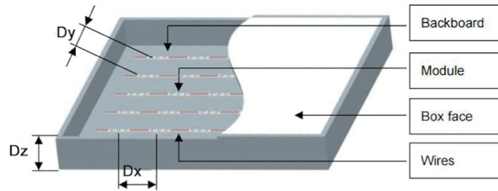

Rigid LED Bar 06

18W | AC 110V - 220V

marfilighting

Rigid LED Bar 06 18W | AC 110V - 120V

NOTE: Aluminum frame is sold separately, and can be custom designed as required.

Code	Color	Angle	Lm	CRI	Lm/W	W
MFL-RGL066512V-02	6,000K	10*45°	1450	80+	80	18.0
MFL-RGL067012V-02	7,000K	10*45°	1450	80+	80	18.0