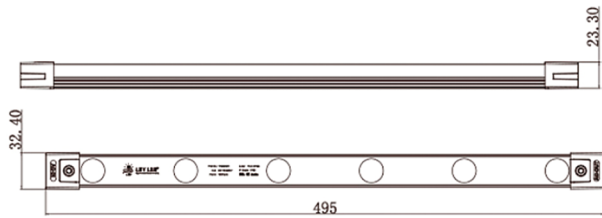

Rigid LED Bar 06

18W | AC 110V - 220V

marfilighting

Rigid LED Bar 06 18W | AC 110V - 120V

NOTE: Aluminum frame is sold separately, and can be custom designed as required.

Code	Color	Angle	Lm	CRI	Lm/W	W
MFL-RGL066512V-02	6,000K	10*45°	1450	80+	80	18.0
MFL-RGL067012V-02	7,000K	10*45°	1450	80+	80	18.0