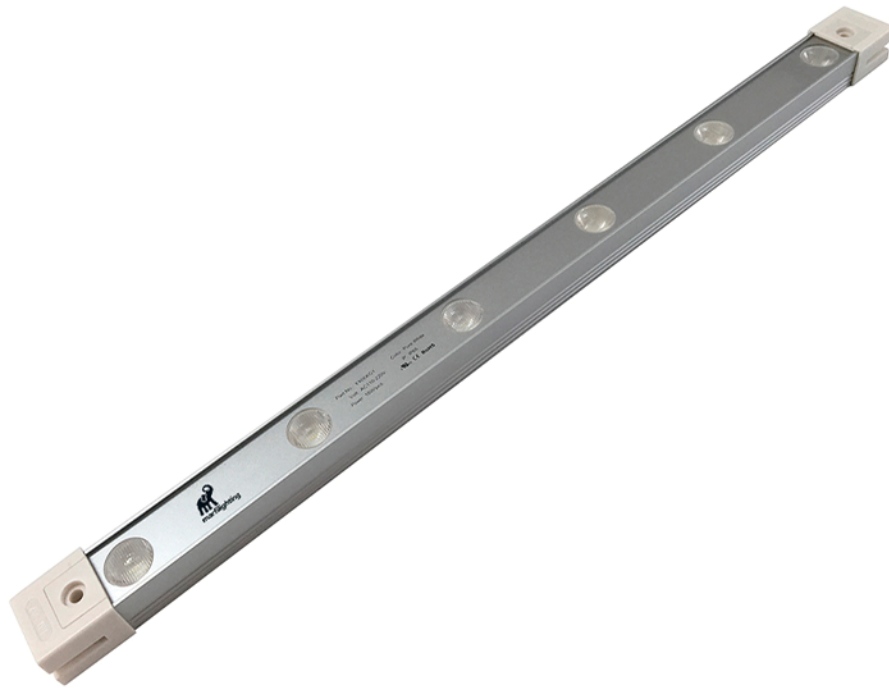

Rigid LED Bar 06

18W | AC 110V - 220V

marfilighting

Rigid LED Bar 06 18W | AC 110V - 120V

NOTE: Aluminum frame is sold separately, and can be custom designed as required.

Code	Color	Angle	Lm	CRI	Lm/W	W
MFL-RGL066512V-02	6,000K	10*45°	1450	80+	80	18.0
MFL-RGL067012V-02	7,000K	10*45°	1450	80+	80	18.0