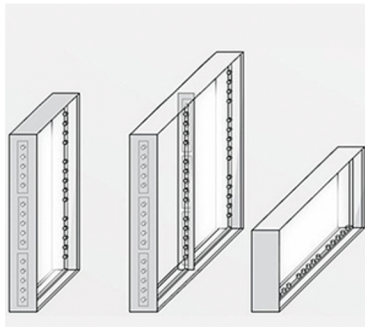

Rigid LED Bar 06

18W | AC 110V - 220V

marfilighting

Rigid LED Bar 06 18W | AC 110V - 120V

NOTE: Aluminum frame is sold separately, and can be custom designed as required.

Code	Color	Angle	Lm	CRI	Lm/W	W
MFL-RGL066512V-02	6,000K	10*45°	1450	80+	80	18.0
MFL-RGL067012V-02	7,000K	10*45°	1450	80+	80	18.0