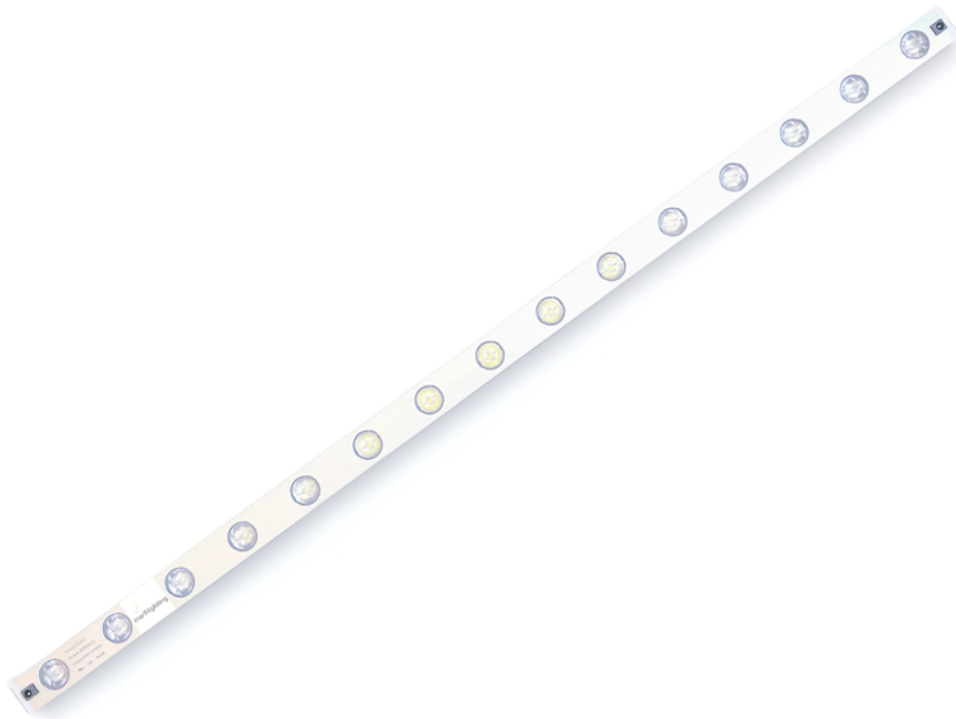

Rigid LED Bar 15

30W | DC 12V | 24V

marfilighting

Rigid LED Bar 15

30W | DC 12V | 24V

NOTE: Aluminum frame is sold separately, and can be custom designed as required.

Code	Color	Angle	Lm	CRI	Lm/W	W
MFL-RGL156512V-02	6,000K	8*45°	2600	80+	86	30.0
MFL-RGL157012V-02	7,000K	8*45°	2600	80+	86	30.0