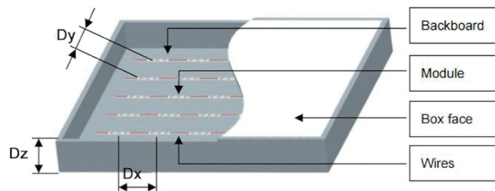

Rigid LED Bar 15

30W | DC 12V | 24V

marfilighting

Rigid LED Bar 15

30W | DC 12V | 24V

NOTE: Aluminum frame is sold separately, and can be custom designed as required.

Code	Color	Angle	Lm	CRI	Lm/W	W
MFL-RGL156512V-02	6,000K	8*45°	2600	80+	86	30.0
MFL-RGL157012V-02	7,000K	8*45°	2600	80+	86	30.0