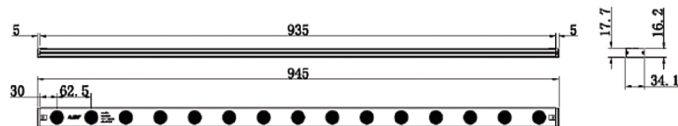

Rigid LED Bar 15

30W | DC 12V | 24V

marfilighting

Rigid LED Bar 15

30W | DC 12V | 24V

NOTE: Aluminum frame is sold separately, and can be custom designed as required.

Code	Color	Angle	Lm	CRI	Lm/W	W
MFL-RGL156512V-02	6,000K	8*45°	2600	80+	86	30.0
MFL-RGL157012V-02	7,000K	8*45°	2600	80+	86	30.0