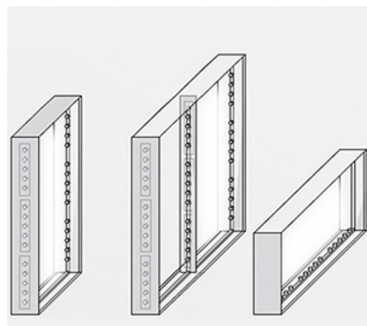

Rigid LED Bar 15

30W | DC 12V | 24V

marfilighting

Rigid LED Bar 15

30W | DC 12V | 24V

NOTE: Aluminum frame is sold separately, and can be custom designed as required.

Code	Color	Angle	Lm	CRI	Lm/W	W
MFL-RGL156512V-02	6,000K	8*45°	2600	80+	86	30.0
MFL-RGL157012V-02	7,000K	8*45°	2600	80+	86	30.0